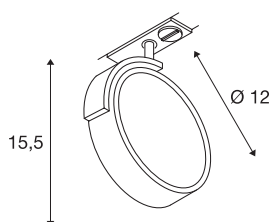

## KALU TRACK

spot for 240V 1-phase track, QPAR111, silver-grey, incl. 1-phase adapter

Adjustable spot KALU TRACK with suitable adapter for the 240V 1-phase track system. Conceived as an extension to the popular KALU series, this track spot takes on the shape of the product family. By the incorporated GU10 lamp holder, the spot is suitable to take LED and halogen ES111 lamps. To meet all lighting requirements, we alternatively offer versions with G53 socket and such with incorporated Philips LED modules for the 1- and 3-phase systems.

## TECHNICAL DATA

Item no.:	143544
Socket	GU10
Lamp	QPAR111
Number of sockets	1
Lamps included	No
Primary nominal voltage	220-240V ~50/60Hz mA/V
Tilt range	90 °
Horizontal rotation range	350 °
Height	15.5 cm
Diameter	12 cm
Net weight	0.27 kg
Gross weight	0.383 kg
IP Code	IP 20
Safety class	II
Assembly	Surface
Assembly details	Ceiling,Track Ceiling,Wall
Wattage	75 W
Color	grey
BIG WHITE Page	484