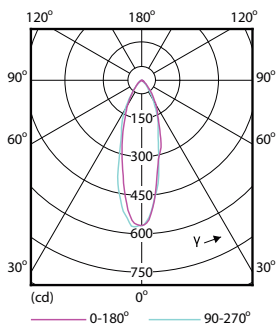

CorePro LEDspotMV 35W GU10 830 36D CLA