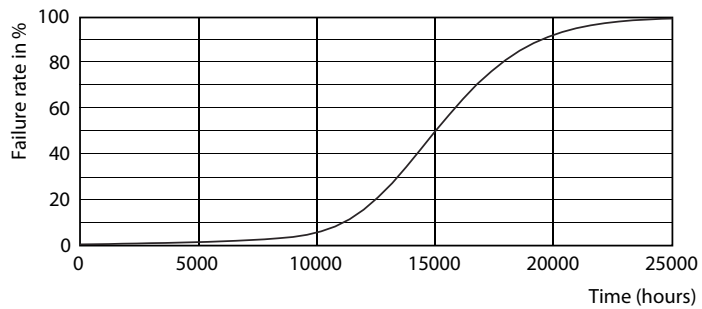

CorePro LEDspot MV

Levetid

CLA LEDspotMV 50W GU10 827 36D ND

CLA LEDspotMV 50W GU10 827 36D ND