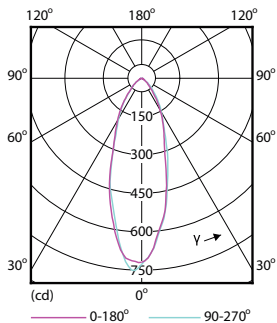

CorePro LEDspotMV 50W GU10 830 36D CLA