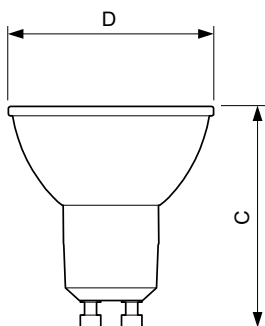

MASTER LEDspot ExpertColor MV

Lysstyringssystemer og dæmpning

Dæmpbar Kun med visse lysdæmpere

Mekanik og armaturhus

Lyskildeform PAR16 [PAR 2 inch]

Godkendelse og anvendelsesområde

Energy Efficiency Class G

Velegnet til effektiv belysning Yes

Energiforbrug kWh/1000 t. 6 kWh

775827

Produktdata

Fuldstændig produktkode 871869670767800

Ordreproduktnavn MASTER LED ExpertColor 5.5-50W
GU10 927 36D

EAN/UPC – produkt 8718696707678

Ordrekode 70767800

SAP-tæller – antal pr. pakke 1

Tæller – antal pakker pr. kasse (udvendig) 10

emballage)

SAP-materiale 929001347302

Nettovægt (stykke) 0,038 kg

Målskitse

MASTER LED ExpertColor 5.5-50W GU10 927 36D

Product	D	C
MASTER LED ExpertColor 5.5-50W GU10 927 36D	50 mm	54 mm

Fotometriske data