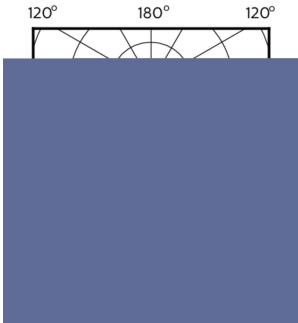

MASTER LEDspot ExpertColor MV

Fotometriske data