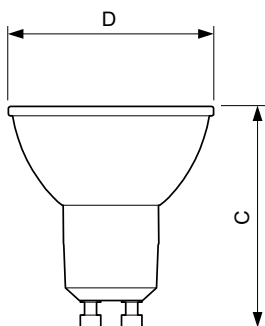

MASTER LEDspot ExpertColor MV

Lysstyringssystemer og dæmpning

Dæmpbar Kun med visse lysdæmpere

Mekanik og armaturhus

Lyskildeform PAR16 [PAR 2 inch]

Godkendelse og anvendelsesområde

Energy Efficiency Class F

Velegnet til effektiv belysning Yes

Energiforbrug kWh/1000 t. 6 kWh

391835

Produktdata

Fuldstændig produktkode 871869670771500

Ordreproduktnavn MASTER LED ExpertColor 5.5-50W

GU10 940 36D

EAN/UPC – produkt 8718696707715

Ordrekode 70771500

SAP-tæller – antal pr. pakke 1

Tæller – antal pakker pr. kasse (udvendig emballage) 10

SAP-materiale 929001347502

Nettovægt (stykke) 0,038 kg

Målskitse

MASTER LED ExpertColor 5.5-50W GU10 940 36D

Product	D	C
MASTER LED ExpertColor 5.5-50W GU10 940 36D	50 mm	54 mm

Fotometriske data

MASTER LEDspot ExpertColor MV 50W GU10 940 36D