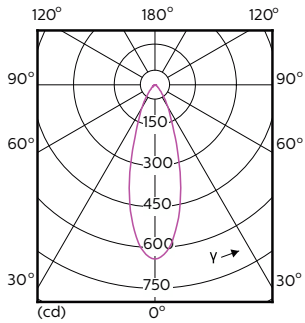

## Fotometriske data

Product Parameters 41 Photo Lighting 8.11 Page 10

Accent Lighting Spots

Spectral Power Distribution Colour

## Fotometriske data

Light Distribution Diagram