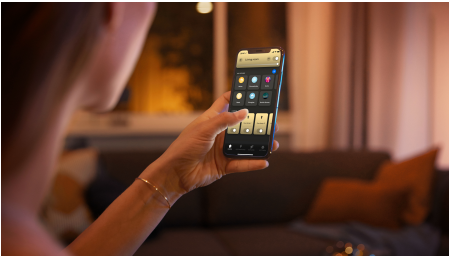

Easy smart lighting

These two E27 smart LED bulbs offer just right amount of soft white smart light. With a brightness equivalent to a traditional 75 W bulb, these bulbs are best used to light areas of the living room or kitchen.

Easy smart lighting

- Control up to 10 lights with the Bluetooth app
- Control lights with your voice*
- Set the right mood with soft white light
- Unlock full suite of smart light features with Hue Bridge

Highlights

Control up to 10 lights with the Bluetooth app

With the Hue Bluetooth app, you can control your Hue smart lights in a single room of your home. Add up to 10 smart lights and control them all with just the touch of a button on your mobile device.