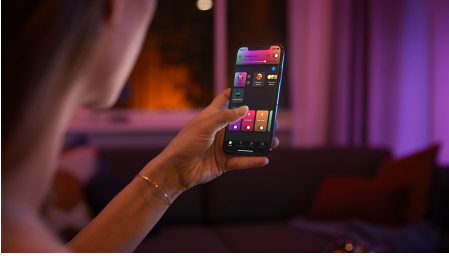

Easy smart lighting

With millions of shades of white and coloured light, this E27 smart LED bulb lets you instantly set the mood. Suitable for most fixtures, this bulb lets you bring smart light anywhere in your home.

Easy smart lighting

- Control up to 10 lights with the Bluetooth app
- Control lights with your voice*
- Create a personalised experience with colourful smart light
- Set the right mood with warm to cool white light
- Get the perfect light recipes for your daily activities
- Unlock full suite of smart light features with Hue Bridge

Highlights

Control up to 10 lights with the Bluetooth app

With the Hue Bluetooth app, you can control your Hue smart lights in a single room of your home. Add up to 10 smart lights and control them all with just the touch of a button on your mobile device.

Create a personalised experience with colourful smart light

Transform your home with over 16 million colours, instantly creating the right atmosphere for any event. With the touch of a button, you can set a festive mood for a party, turn your living room into a movie theatre, enhance your home decor with colour accents, and much more.