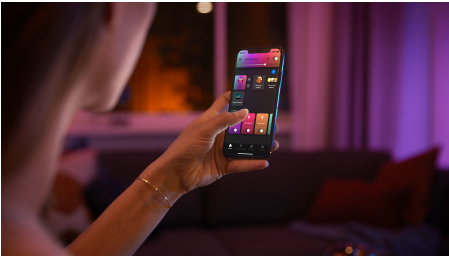

Highlights

Control up to 10 lights with the Bluetooth app

With the Hue Bluetooth app, you can control your Hue smart lights in a single room of your home. Add up to 10 smart lights and control them all with just the touch of a button on your mobile device.