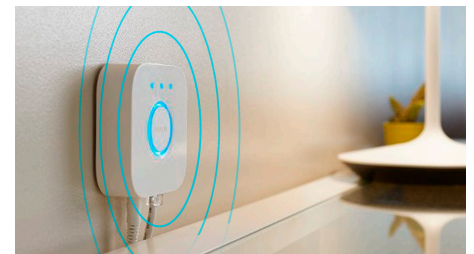

Unlock full suite of smart light features with Hue Bridge

Add a Hue Bridge (sold separately) to your smart lights to experience the full suite of Philips Hue features. With a Hue Bridge, you can add up to 50 smart lights to control throughout your home. Create routines to automate your entire smart home lighting set-up. Control your lights while away from home or add accessories such as motion sensors and smart switches.