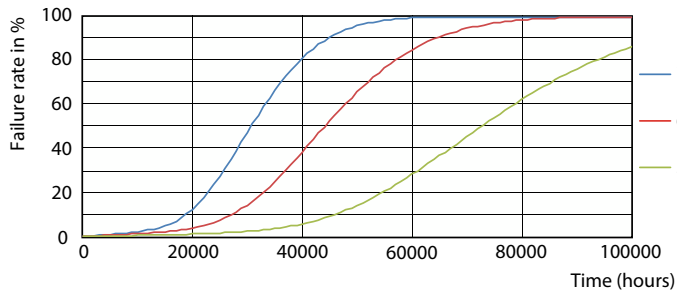

LEDtube MAS HO 12.5W G13 830 16D ND

MASTER LEDtube EM/Mains

Fotometriske data

LEDtube MAS HO 12.5W G13 830 16D ND

Levetid

LEDtube MAS SLR 12,5W 70K FailureRate-LED-LED

LEDtube_70K-LED

LEDtube MAS SLR 12,5W 70K LifetimeVsTc-LED-LED