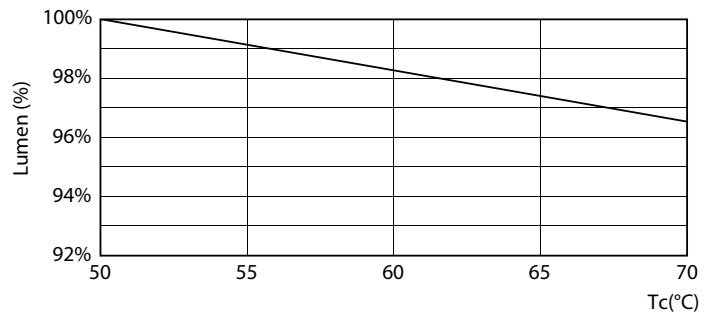

LEDtube MAS HO 12.5W G13 830 16D ND

MASTER LEDtube EM/Mains

Fotometriske data

LEDtube MAS HO 12.5W G13 830 16D ND

Levetid

LEDtube MAS SLR 12,5W 70K FailureRate-LED-LED

LEDtube_70K-LED

LEDtube MAS SLR 12,5W 70K LifetimeVsTc-LED-LED