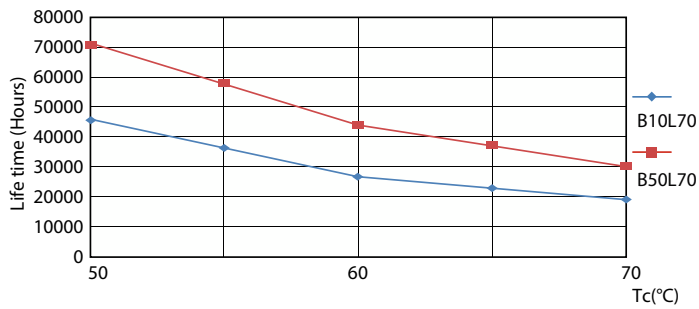

LEDtube MAS HO 12.5W G13 830 16D ND

MASTER LEDtube EM/Mains

Fotometriske data

LEDtube MAS HO 12.5W G13 830 16D ND

Levetid

LEDtube MAS SLR 12,5W 70K FailureRate-LED-LED

LEDtube_70K-LED

LEDtube MAS SLR 12,5W 70K LifetimeVsTc-LED-LED