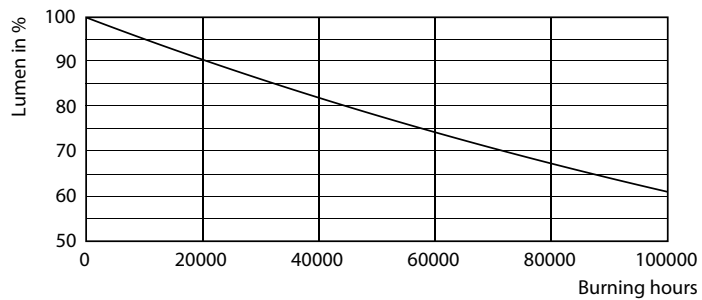

MASTER LEDtube EM/Mains

Levetid

LEDtube_70K-LMP