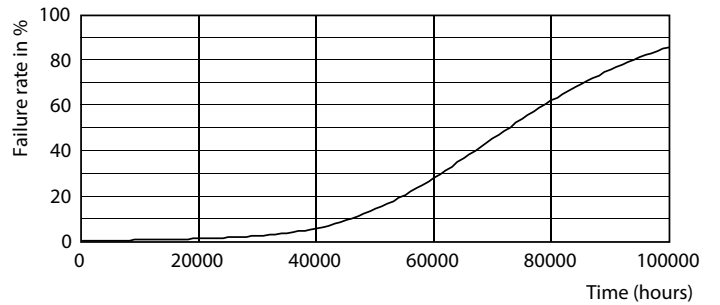

LEDtube MAS HO 12.5W G13 830 16D ND

MASTER LEDtube EM/Mains

Fotometriske data

LEDtube MAS HO 12.5W G13 830 16D ND

Levetid

LEDtube MAS SLR 12,5W 70K FailureRate-LED-LED

LEDtube_70K-LED

LEDtube MAS SLR 12,5W 70K LifetimeVsTc-LED-LED