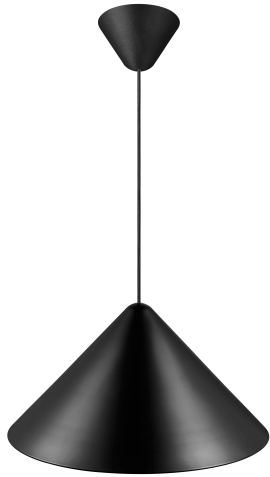

NONO 49 | PENDANTS/SUSPENDED LIGHTING | BLACK

2120523003

Voltage (V): 230 Volt
IP degree if the fixture includes two types of IP degree: IP20
Maximum compatible bulb wattage (W): 50W
Class (Class I, Class II, Class III): Class 2 (Double isolated)
Lampholder type (eg, E27/E14, etc): E27

Color: Black
Height (cm): 24.8
Width (cm): 49
Shade Diameter (cm): 49
Lenght (cm): 49
EAN: 5704924004292
Item Number: 2120523003

Pcs Per Master Carton: 3
Sales Box Height (cm): 28.5
Sales Box Width(cm): 57
Sales Box Depth (cm): 57
Sales Box Volume m³ : 0.0926

Primary material: Metal
Secondary material: Plastic
Color of the cable: Black
Length of the cable (cm): 300

• Satin soft, matt surface

Danish designer Bønnelycke MDD has designed the Nono series with inspiration from modern, geometric shapes. The design language is simple and timeless, carried out in solid, high quality materials. An acrylic diffuser hides the bulb and creates a pleasant light with no glare. Perfect over a dining table where it will emit a soft and functional light.