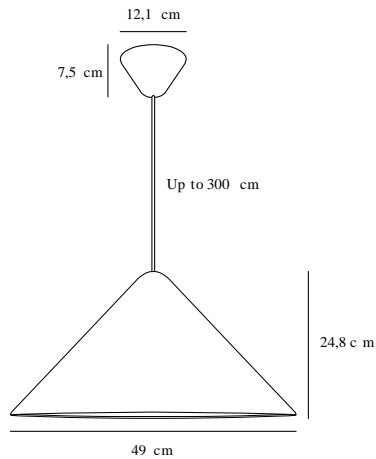

NONO 49 | PENDANTS/SUSPENDED LIGHTING | BLACK

2120523003

Voltage (V): 230 Volt
IP degree if the fixture includes two types of IP degree: IP20
Maximum compatible bulb wattage (W): 50W
Class (Class I, Class II, Class III): Class 2 (Double isolated)
Lampholder type (eg, E27/E14, etc): E27

Color: Black
Height (cm): 24.8
Width (cm): 49
Shade Diameter (cm): 49
Lenght (cm): 49
EAN: 5704924004292
Item Number: 2120523003

Pcs Per Master Carton: 3
Sales Box Height (cm): 28.5
Sales Box Width(cm): 57
Sales Box Depth (cm): 57
Sales Box Volume m³ : 0.0926

Primary material: Metal
Secondary material: Plastic
Color of the cable: Black
Length of the cable (cm): 300

• Satin soft, matt surface

Danish designer Bønnelycke MDD has designed the Nono series with inspiration from modern, geometric shapes. The design language is simple and timeless, carried out in solid, high quality materials. An acrylic diffuser hides the bulb and creates a pleasant light with no glare. Perfect over a dining table where it will emit a soft and functional light.