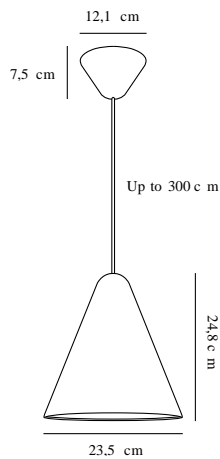

NONO 23,5 | PENDANTS/SUSPENDED LIGHTING | BLACK

2120503003

Voltage (V): 230 Volt
IP degree if the fixture includes two types of IP degree: IP20
Maximum compatible bulb wattage (W): 40W
Class (Class I, Class II, Class III): Class 2 (Double isolated)
Lampholder type (eg, E27/E14, etc): E27

Primary material: Metal
Secondary material: Plastic
Color of the cable: Black
Length of the cable (cm): 300
Is the cable replaceable: False

Color: Black
Height (cm): 24.8
Width (cm): 23.5
Shade Diameter (cm): 23.5
Lenght (cm): 23.5
EAN: 5704924004308
Item Number: 2120503003

Pcs Per Master Carton: 3
Sales Box Height (cm): 27.7
Sales Box Width(cm): 30.1
Sales Box Depth (cm): 30.1
Sales Box Volume m³ : 0.0251

• **Satin soft, matt surface**

Danish designer Bønnelycke MDD has designed the Nono series with inspiration from modern, geometric shapes. The design language is simple and timeless, carried out in solid, high quality materials. An acrylic diffuser hides the bulb and creates a pleasant light with no glare. Perfect over a dining table where it will emit a soft and functional light.