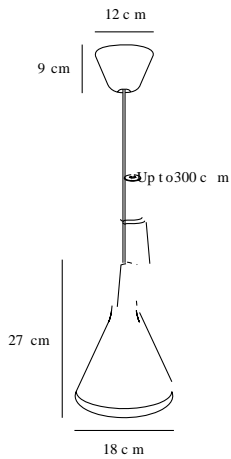

NORI 18 | PENDANTS/SUSPENDED LIGHTING |

WHITE

2120803001

Voltage (V): 230 Volt
IP degree if the fixture includes two types of IP degree: IP20
Maximum compatible bulb wattage (W): 40W
Class (Class I, Class II, Class III): Class 2 (Double isolated)
Lampholder type (eg, E27/E14, etc): E27

Primary material: Metal
Secondary material: Wood
Color of the cable: White
Length of the cable (cm): 300
Is the cable replaceable: False

Color: White
Height (cm): 26.5
Width (cm): 18
Shade Diameter (cm): 18
Length (cm): 18
EAN: 5704924005770
Item Number: 2120803001

Pcs Per Master Carton: 3
Sales Box Height (cm): 23
Sales Box Width (cm): 19.5
Sales Box Depth (cm): 19.5
Sales Box Volume m³ : 0.0087
Net weight of the luminaire (kg): 0.58

- Organic shape • FSC wood top
- Material mix glass and wood • Beautiful alone or in a cluster of different sizes