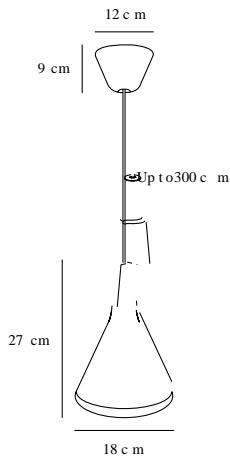

NORI 18 | PENDANTS/SUSPENDED LIGHTING | BLACK

2120803003

Voltage (V): 230 Volt
IP degree if the fixture includes two types of IP degree: IP20
Maximum compatible bulb wattage (W): 40W
Class (Class I, Class II, Class III): Class 2 (Double isolated)
Lampholder type (eg, E27/E14, etc): E27

Color: Black
Height (cm): 26.5
Width (cm): 18
Shade Diameter (cm): 18
Lenght (cm): 18
EAN: 5704924006470
Item Number: 2120803003

Pcs Per Master Carton: 3
Sales Box Height (cm): 23
Sales Box Width(cm): 19.5
Sales Box Depth (cm): 19.5
Sales Box Volume m³ : 0.0087
Net weight of the luminaire (kg): 0.58

Primary material: Metal
Secondary material: Wood
Color of the cable: Black
Is the cable replaceable: False

- Organic shape • FSC wood top
- Material mixglass and wood • Beautiful alone or in a cluster of different sizes