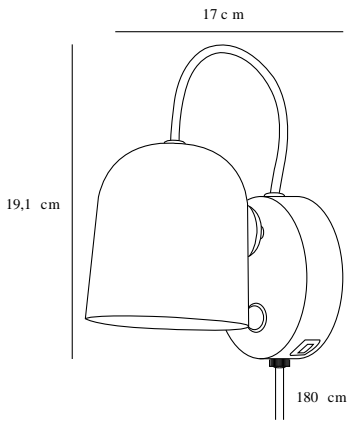

# ANGLE GU10 | WALL LIGHTING | GREY

2120601010

Voltage (V): 230 Volt  
IP degree if the fixture includes two types of IP degree: IP20  
Maximum compatible bulb wattage (W): 25W  
Class (Class I, Class II, Class III): Class 2 (Double isolated)  
Lampholder type (eg, E27/E14, etc): GU10  
Switch placement: On the fixture

Primary material: Metal  
Secondary material: Plastic  
Color of the cable: Grey  
Length of the cable (cm): 180  
Is the cable replaceable: True

Color: Grey  
Height (cm): 19.1  
Width (cm): 11  
Shade Diameter (cm): 10.5  
Base Dimention (cm): 11  
Lenght (cm): 17  
Tilt Angle (°): 170  
Turning Angle (°): 350

EAN: 5704924004148  
Item Number: 2120601010

Pcs Per Master Carton: 3  
Sales Box Height (cm): 21.5  
Sales Box Width(cm): 16  
Sales Box Depth (cm): 15  
Sales Box Volume m<sup>3</sup> : 0.0052  
Net weight of the luminiare (kg): 0.588

• **Satin soft, matt surface**

Angle wall light by Danish designer Maria Berntsen is a modern and timeless design that fits perfectly as a bedside light or above the bathroom mirror. The lamp is carried out in a playful and interactive design with a magnetically attached shade that can easily be adjusted to fit your needs. Turn, tilt or move the shade for a directional or indirect light. A USB charging port on the side conveniently lets you charge your phone or other device.