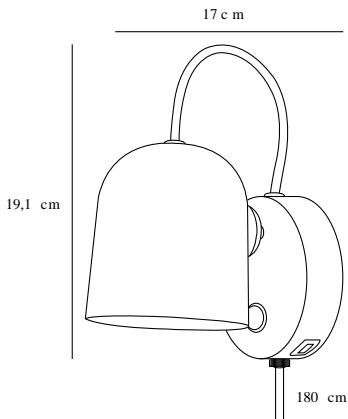

ANGLE GU10 | WALL LIGHTING | BLACK

2120601003

Voltage (V): 230 Volt
IP degree if the fixture includes two types of IP degree: IP20
Maximum compatible bulb wattage (W): 25W
Class (Class I, Class II, Class III): Class 2 (Double isolated)
Lampholder type (eg, E27/E14, etc): GU10
Switch placement: On the fixture

Primary material: Metal
Secondary material: Plastic
Color of the cable: Black
Length of the cable (cm): 180
Is the cable replaceable: True

Color: Black
Height (cm): 19.1
Width (cm): 11
Shade Diameter (cm): 10.5
Base Dimention (cm): 11
Lenght (cm): 17
Tilt Angle (°): 170
Turning Angle (°): 350

EAN: 5704924004155
Item Number: 2120601003

Pcs Per Master Carton: 3
Sales Box Height (cm): 21.5
Sales Box Width(cm): 16
Sales Box Depth (cm): 15
Sales Box Volume m³ : 0.0052
Net weight of the luminiare (kg): 0.588

• **Satin soft, matt surface**

Angle wall light by Danish designer Maria Berntsen is a modern and timeless design that fits perfectly as a bedside light or above the bathroom mirror. The lamp is carried out in a playful and interactive design with a magnetically attached shade that can easily be adjusted to fit your needs. Turn, tilt or move the shade for a directional or indirect light. A USB charging port on the side conveniently lets you charge your phone or other device.