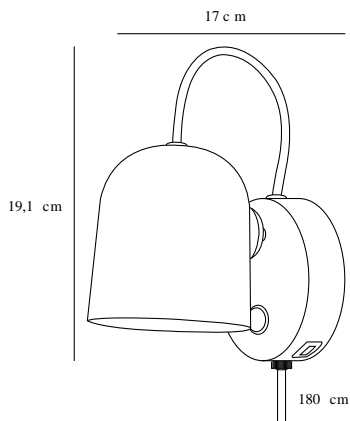

# ANGLE GU10 | WALL LIGHTING | WHITE/TELEGREY

2120601001

Voltage (V): 230 Volt  
IP degree if the fixture includes two types of IP degree: IP20  
Maximum compatible bulb wattage (W): 25W  
Class (Class I, Class II, Class III): Class 2 (Double isolated)  
Lampholder type (eg, E27/E14, etc): GU10  
Switch placement: On the fixture

Primary material: Metal  
Secondary material: Plastic  
Color of the cable: White  
Length of the cable (cm): 180  
Is the cable replaceable: True

Color: White/Telegrey  
Height (cm): 19.1  
Width (cm): 11  
Shade Diameter (cm): 10.5  
Base Dimention (cm): 11  
Lenght (cm): 17  
Tilt Angle (°): 170  
Turning Angle (°): 350

EAN: 5704924004162  
Item Number: 2120601001

Pcs Per Master Carton: 3  
Sales Box Height (cm): 21.5  
Sales Box Width(cm): 16  
Sales Box Depth (cm): 15  
Sales Box Volume m<sup>3</sup> : 0.0052  
Net weight of the luminiare (kg): 0.588

Angle wall light by Danish designer Maria Berntsen is a modern and timeless design that fits perfectly as a bedside light or above the bathroom mirror. The lamp is carried out in a playful and interactive design with a magnetically attached shade that can easily be adjusted to fit your needs. Turn, tilt or move the shade for a directional or indirect light. A USB charging port on the side conveniently lets you charge your phone or other device.