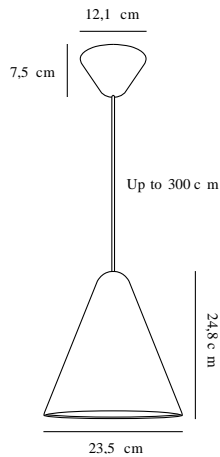

NONO 23,5 | PENDANTS/SUSPENDED LIGHTING |

WHITE

2120503001

Voltage (V): 230 Volt
IP degree if the fixture includes two types of IP degree: IP20
Maximum compatible bulb wattage (W): 40W
Class (Class I, Class II, Class III): Class 2 (Double isolated)
Lampholder type (eg, E27/E14, etc): E27

Primary material: Metal
Secondary material: Plastic
Color of the cable: White
Length of the cable (cm): 300
Is the cable replaceable: False

Color: White
Height (cm): 24.8
Width (cm): 23.5
Shade Diameter (cm): 23.5
Lenght (cm): 23.5
EAN: 5704924004285
Item Number: 2120503001

Pcs Per Master Carton: 3
Sales Box Height (cm): 27.7
Sales Box Width(cm): 30.1
Sales Box Depth (cm): 30.1
Sales Box Volume m³ : 0.0251

- Satin soft, matt surface

Danish designer Bønnelycke MDD has designed the Nono series with inspiration from modern, geometric shapes. The design language is simple and timeless, carried out in solid, high quality materials. An acrylic diffuser hides the bulb and creates a pleasant light with no glare. Perfect over a dining table where it will emit a soft and functional light.