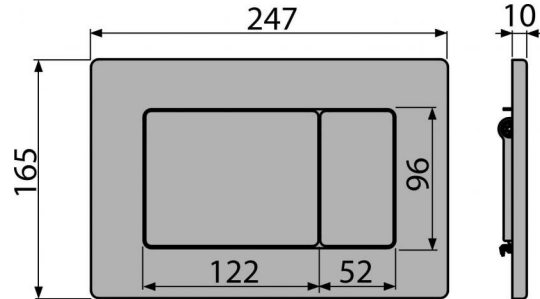

M279 Antivandal

Flush plate Antivandal for pre-wall installation systems, metal

Application

For use in public buildings – Antivandal
For pre-wall installation systems and concealed WC cisterns

Features

- Locking screws are hidden inside of the flush plate
- Double-acting mechanical flushing
- Compatible with all Alcaplast pre-wall installation systems and cisterns for building into solid walls
- Massive construction from stainless steel
- Material: stainless steel
- Highly resistant to mechanical damage

Scope of supply

- Fixing hardware for attaching the cover frame: screws M4x10 – 2 pcs
- Flush plate
- Fixing frame of the flush plate
- Threaded frame clamp 2 pcs

Order number, Logistic information

Code	EAN		Weight (kus | packing | palett)	Dimensions (piece | packing)	Quantity (packing | palett)
M279	8595580501693	Kov	0,9273 | 9,2730 | 279,6440 kg	250x40x175 | 390x240x300 mm	10 | 280 pcs

Guarantee

2/2 years

Customs code

73269098

Technical specifications

- Operating force < 20 N