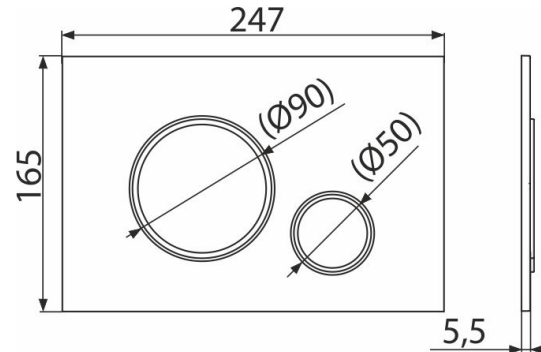

M775 THIN

Flush plate for pre-wall installation systems, white/gold

Application

For pre-wall installation systems and concealed WC cisterns

Features

- Double-acting mechanical flushing
- Compatible with all Alcaplast pre-wall installation systems and cisterns for building into solid walls
- Material: plastic
- Surface finish: gold
- The flush plate thanks to its profile stands out only 5.5 mm above the tiles

Scope of supply

- Template for correct flush plate setup
- Flushing mechanism screws 2 pcs
- Flush plate
- Fixing frame of the flush plate
- Threaded frame clamp 2 pcs

Order number, Logistic information

Code	EAN	Weight (kus packing palett)	Dimensions (piece packing)	Quantity (packing palett)
M775	8595580562649	0,3435 8,5875 260,4500 kg	250×170×36 595×395×245 mm	25 700 pcs

Guarantee

2/2 years

Customs code

39269097

Technical specifications

- Operating force < 20 N