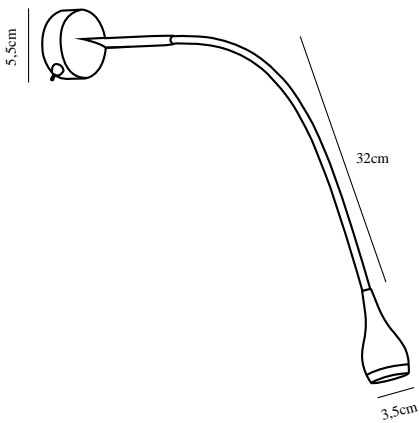

DROP | WALL LIGHTING | WHITE

320131

nordlux®

Voltage (V): 230 Volt
IP degree if the fixture includes two types of IP degree: IP20
Class (Class I, Class II, Class III): Class 2 (Double isolated)
Lampholder type (eg, E27/E14, etc): LED Module
Switch placement: On the fixture

Primary material: Aluminium
Color of the cable: White
Length of the cable (cm): 180
Is the cable replaceable: False

Color: White
Shade Diameter (cm): 3.5
Projection (cm): 51.7
EAN: 7057383201312
TUN: 1617071
Item Number: 320131
Pcs Per Master Carton: 3

Sales Box Height (cm): 22
Sales Box Width(cm): 19
Sales Box Depth (cm): 8
Sales Box Volume m³ : 0.0033
Net weight of the luminaire (kg): 0.3

Useful Lumen (lm): 130
Color Temperature (K): 3000
Ra-value : 80
Lifetime (h): 20000
Spread Angle (°) (beam angle of luminaire): 120
Candela (cd) (for directional lamp only): 500
Energy Class: G

• Contemporary functional style

Wall light in white with built-in LED bulb from Lampekonsulenten. The light fixture has a long flexible arm and is therefore ideal as a bedside light - also for adjustable beds.
The bulb is 3W - 130 lumens. 5 year warranty