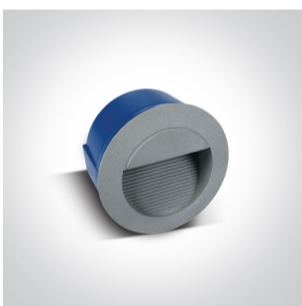

19 Wall Recessed & Inground>Outdoor Dark Light Wall Recessed Die cast

68022/G/W

1,4W LED wall recessed light, IP54, ideal for both indoor and outdoor installation.

AC LED.

Supplied with box for concrete installation.

Complies with standard EN60598-1 and any other specific standards.

Downloads

Dimensions

Gallery

Physical Specification

Item Group

19 Wall Recessed & Inground

Family

Outdoor Dark Light Wall Recessed Die cast

Order Code

68022/G/W

Colour

Grey

Material

Die Cast

Shape

Circular

Diameter

125mm

Cutout Hole Diameter	105mm
Recessed wall	Yes
Depth Required	70mm
Indoor	Yes
Outdoor	Yes
Adjustable	No

Electrical Characteristics

Gear	No
------	----

Fitting + Driver

Input Voltage	220-240V
50 Hz	Yes
60 Hz	Yes
Safety Class	
Power(Watts)	1,4W
IP Rating	IP54
Light Source	LED built in
Dimmable	No
F Mark	