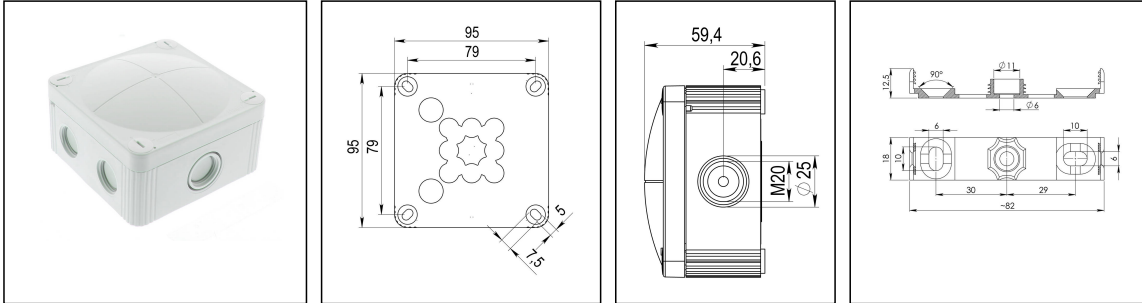

## COMBI 407 LG

Junction box 95x95x60mm, polypropylene, RAL 7035

Products may differ in size, colour and appearance to those shown. If you require further information or customisation, please contact us directly.

<b>Material</b>	Polypropylene
<b>Material sealing gasket</b>	TPE
<b>Temp. range min</b>	-30 °C
<b>Temp. range max</b>	100 °C
<b>Temperatures during install.</b>	-5 °C - 60 °C
<b>Protection class</b>	IP66 / IP67
<b>Glow wire test</b>	750 °C
<b>Voltage</b>	690 V
<b>Rated cross section</b>	4 mm <sup>2</sup>
<b>Fixing</b>	4 internal openings
<b>Ø cable diameter min</b>	3 mm
<b>Ø cable diameter max</b>	12 mm
<b>External dimensions LxWxH</b>	95 x 95 x 60mm
<b>Type of cable gland</b>	M 20 x 1,5, M 25 x 1,5
<b>Using for cable gland</b>	
<b>Product Color</b>	RAL 7035
<b>WISKA-Order no.</b>	10105595
<b>Type</b>	COMBI 407 LG
<b>Packing unit</b>	5
<b>ETIM-Classification</b>	EC002600
<b>EAN number</b>	4007686010794
<b>Tariff number</b>	39269097

**IP67: using the threaded entry together with ESKV cable gland**

**Equipment:**

- 6x M20 threaded membrane entries and 1 middle M20 threaded membrane entry with knockout to M25
- 2 membrane cable entries through rear
- 4 captive cover screws
- including mounting clip