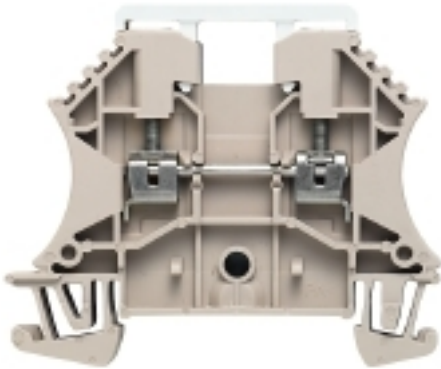

**W-Series
WDU 2.5/TC TYP K**

Weidmüller Interface GmbH & Co. KG
Klingenbergstraße 16
D-32758 Detmold
Germany
Fon: +49 5231 14-0
Fax: +49 5231 14-292083
www.weidmueller.com

The versatile and extensive range of products - from 0.05 mm² to 300 mm² - means that you have diverse options for your applications at your disposal. Hardened steel for mechanical strength and high-quality tinned copper for optimum conductivity. All materials comply with RoHS requirements and have been tested to current environment guidelines.

General ordering data

| | |
|------------|--|
| Type | WDU 2.5/TC TYP K |
| Order No. | 1024100000 |
| Version | W-Series, Feed-through terminal, Thermocouple, Rated cross-section: 2.5 mm ² , Screw connection |
| GTIN (EAN) | 4008190140472 |
| Qty. | 50 pc(s). |