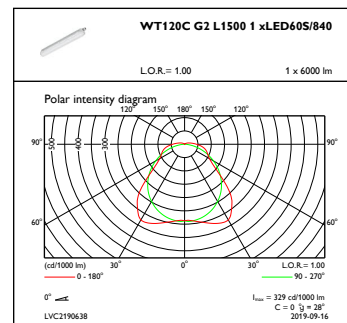

## Fotometriske data

IFGU1\_WT120CG2L15001xLED60S840

OFPC1\_WT120CG2L15001xLED60S840