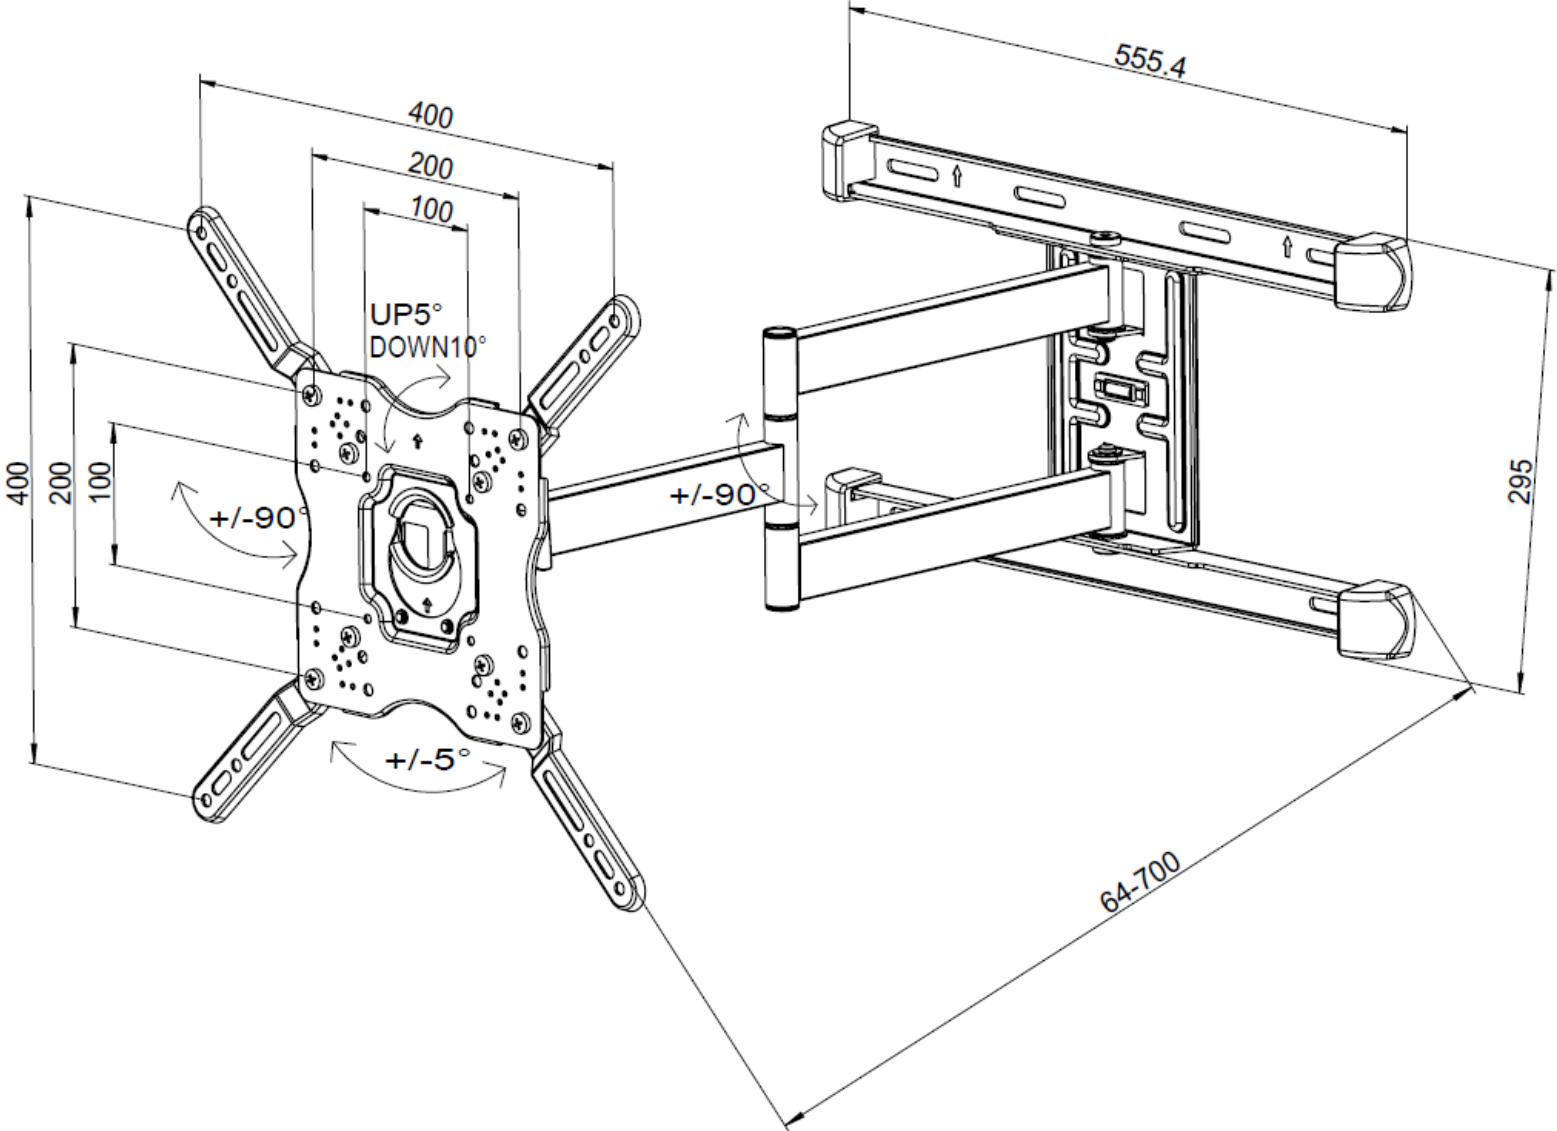

(Subject to modifications)