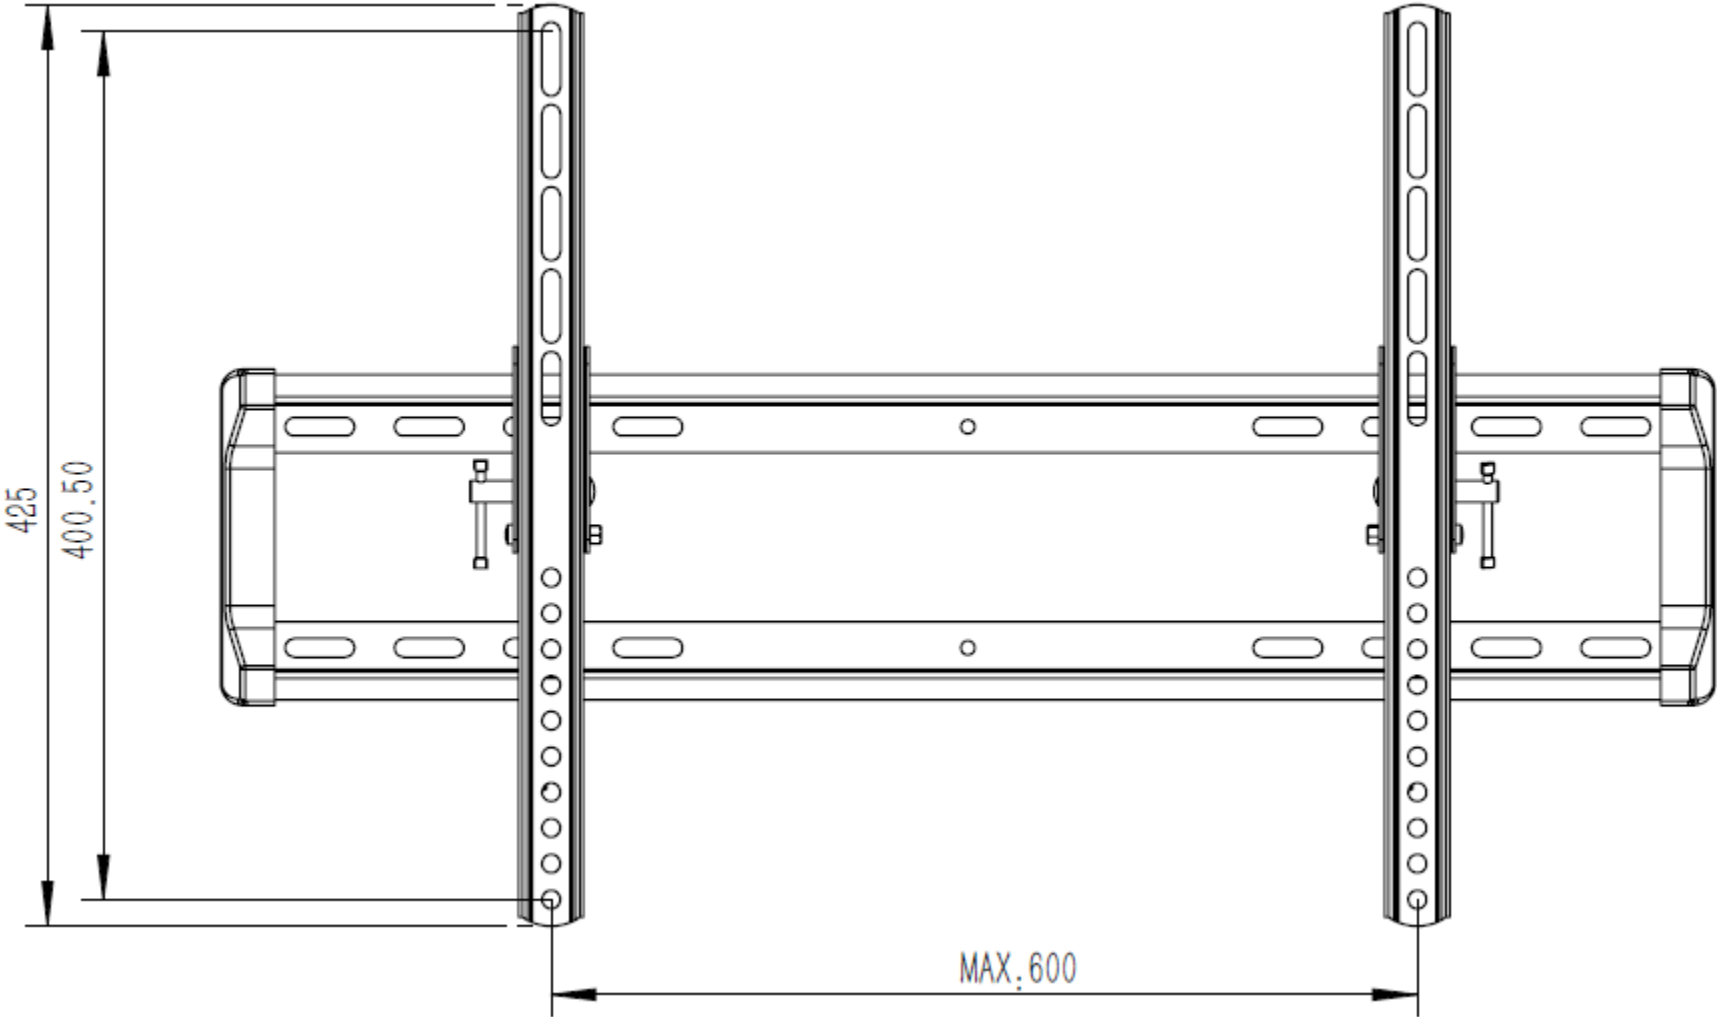

VIVANCO TV Wall Bracket, tiltable, VESA 600, 50kg

Tilt TV wall bracket for large screen sizes up to 165 cm / 65"

- Ideal for large sized TVs
 - Stepless and tool-free tilt adjustment
 - Flat profile
 - Wide mounting base with up to 2 x 8 fixing points
 - Quick & easy installation
-
- For screen sizes up to 165cm / 65"
 - VESA 200*200 to 600*400
 - Wall distance just 35mm
 - Stepless & tool-free tilt adjustment up to 10°
 - Max weight load: 50kg
 - Weight of the bracket 1,3kg
 - Colour: black

37975 | BTI 6060 | 4008928379754

VIVANCO

TV Wall Bracket

TILT
FLAT SCREEN WALL BRACKET

up to
165cm / 65"

(Subject to changes)

(Subject to changes)