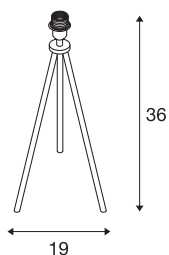

FENDA

table lamp, lamp base, A60, black, without shade, max. 40W, incl. switch in the power cable

The FENDA table lamp base comes in black and is from the FENDA Mix & Match system allowing it to be easily combined with FENDA lamp shades to suit the ambience or with colour accents in the current trendy colours. With its in-built E27 socket, the luminaire is suitable for both LED and energy-saving lamps. The FENDA lamp base is supplied with a lead complete with mains plug and an integrated foot switch. The product is ready to be directly connected to the 230V supply.

TECHNICAL DATA

Item no.	155540
Number of sockets	1
IP Code	IP 20
Impact resistance class	IK 03
Impact resistance	0.35 Joule
Assembly	Mobile
Primary nominal voltage	220-240V ~50/60Hz
Safety class	II
Wattage	40 W
Maximum ambient temperature	40 °C
Color	black
Width	19 cm
Height	36 cm
Net weight	0.633 kg
Gross weight	0.823 kg
BIG WHITE Page	105