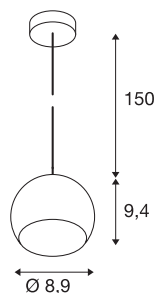

## LIGHT EYE BALL

pendant, LED GU10, black/chrome, black textile cable, black/chrome ceiling plate, 5W

The popular design of the LIGHT EYE series, as pendant for use with GU10 type high-voltage halogen lamps. The pendant, which has a suspension length of 150 cm, is available with a number of differently coloured housings. The LIGHT EYE BALL pendant is ready for direct connection to the 230V mains supply.

## TECHNICAL DATA

Item no.	133490
Number of sockets	1
IP Code	IP 20
Assembly	Surface
Assembly details	Ceiling
Primary nominal voltage	220-240V ~50/60Hz
Safety class	I
Wattage	6 W
Color	black
Light outlet	direct
Height	9.4 cm
Diameter	8.9 cm
Pendant length	150 cm
Net weight	0.316 kg
Gross weight	0.386 kg
BIG WHITE Page	172