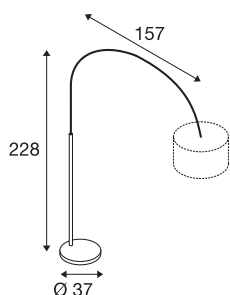

FENDA BOW BASIS E27

Indoor floor stand white

With the FENDA BOW BASIS, the iconic bow floor stand becomes a new edition with a fresh design. Thanks to the chrome-coloured bow arm anchored in a solid base plate, the luminaire bridges the one meter distance from the base to the shade. The base allows it to be combined with various shades from the FENDA series. To ensure the best illumination, the bow arm can itself be rotated by 180°. Fitted with an E27 socket, the FENDA BOW BASIS is suitable for the use of LED and energy-saving lamps. The electrical connection is made directly to the 230V mains power supply thanks to the European flat plug. There is also a foot switch in the connection lead.

TECHNICAL DATA

Item no.	1003028
Number of sockets	1
Horizontal rotation range	180 °
Rotating or tilting	rotary Bar and tiltable
IP Code	IP 20
Impact resistance class	IK 03
Impact resistance	0.35 Joule
Assembly	Mobile
Primary nominal voltage	220-240V ~50/60Hz
Safety class	II
Wattage	25 W
Color	white
Length	157 cm
Width	37 cm
Height	228 cm
Net weight	22.636 kg
Gross weight	25.615 kg
BIG WHITE Page	106