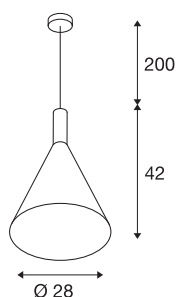

## PHELIA 280 E27

Indoor pendant, black/gold

The conical shaped PHELIA high-voltage pendant offers an abundance of variations. The black and gold luminaire features a round ceiling plate. With its built-in E27 socket, the luminaire is suitable for both LED lamps and energy-saving lamps. The luminaire has a pendant length of 200 cm.

### TECHNICAL DATA

Item no.	1002950
Socket	E27
Number of sockets	1
IP Code	IP 20
Assembly	Surface
Assembly details	Ceiling
Primary nominal voltage	220-240V ~50/60Hz
Safety class	I
Wattage	23 W
Maximum ambient temperature	35 °C
Color	gold
Light distribution	rotational symmetric
Light outlet	direct
Height	42 cm
Diameter	28 cm
Pendant length	200 cm
Net weight	0.933 kg
Gross weight	1.551 kg
BIG WHITE Page	169

## Recommended lamp

1005265	ST64 E27 , gold LED light, 7.5W 2500K CRI90 320°
1005268	ST58 E27 , transparent LED light, 7.5W 2700K CRI90 320°
1005306	G125 E27 Mirrorhead , chrome LED light, 7.5W 2700K CRI90 180°
1005309	G95 E27 , transparent LED light, 7.5W 2700K CRI90 320°