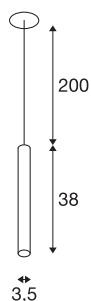

HELIA AMBIENT 35

indoor LED pendant black flat canopy

With the HELIA AMBIENT 35 you have a recessed pendant with a puristic and clear design. The luminaire is available in versions with and without a ceiling plate. A warm white premium LED is integrated which produces an especially pleasant light thanks to the acrylic insert. The luminaire is supplied with a connection lead / suspension.

TECHNICAL DATA

Item no.	1003435
Assembly	Recessed
Assembly details	Ceiling
Secondary power / voltage	500 mA
Safety class	III
Wattage	7.5 W
Lumen	425 lm
Colour temperature	3000 Kelvin
Color	black
CRI	90
LXXBXX data	L70B50
Service life	30000 h
Risk Group	1
Length	38 cm
Diameter	3.5 cm
Net weight	0.656 kg
Gross weight	0.95 kg
Shape of cut-out	round
Installation depth	3 cm
Installation diameter	6.8 cm
BIG WHITE Page	157