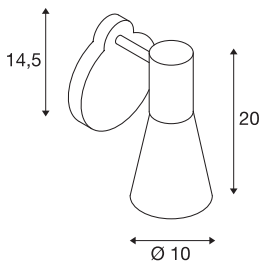

## PHELIA

wall light, QPAR51, black, max. 35W, incl. switch

The PHELIA wall light comes in several colour variants and impresses with its elegant conical lamp shade and its puristic appearance. The luminaire is made of aluminium and steel and, thanks to the GU10 socket, is suitable for both halogen and LED lamps. The wall light comes with a switch and can be directly connected to a 230 V supply.

## TECHNICAL DATA

Item no.	148540
Number of sockets	1
Number of different light outlets	1
Tilt range	90 °
Horizontal rotation range	350 °
Rotating or tilting	rotary Bar and tiltable
IP Code	IP 20
Assembly	Surface
Assembly details	Wall
Primary nominal voltage	220-240V ~50/60Hz
Safety class	I
Wattage	35 W
Maximum ambient temperature	35 °C
Color	black
Light outlet	direct
Length	20 cm
Width	11.8 cm
Height	15 cm
Net weight	0.492 kg
Gross weight	0.623 kg
BIG WHITE Page	230