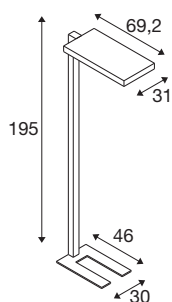

TECHNICAL DATA

Item no.	1005390
Number of different light outlets	2
IP Code	IP 20
Impact resistance class	IK 02
Impact resistance	0.2 Joule
Assembly	Mobile
Dimmable	Yes
Dimming technology	Touch
Primary nominal voltage	200-240V ~50/60Hz
Secondary power / voltage	2000 mA
Safety class	I
Wattage	79 W
Minimum ambient temperature	-20 °C
Maximum ambient temperature	45 °C
Level of inrush current	30 A
Duration of inrush current	150 µs
Stroboscopic effect (SVM)	0
Lumen	7600 lm
Colour temperature	4000 Kelvin
Beam angle	80 °
Color	black
CRI	80

Light Source

916336	
--------	---

UGR \leq	19
LXXBXX data	L80B10
Service life	50000 h
Risk Group	0
Length	69.2 cm
Width	31 cm
Height	195 cm
Net weight	14.535 kg
Gross weight	17.584 kg
BIG WHITE Page	101