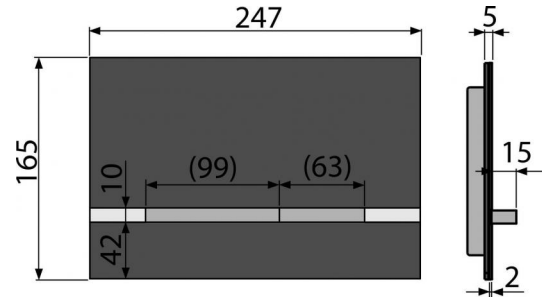

STRIPE-GL1204

Flush plate for pre-wall installation systems, glass-black

Application

For pre-wall installation systems and concealed WC cisterns

Features

- Double-acting mechanical flushing
- Compatible with all Alcaplast pre-wall installation systems and cisterns for building into solid walls
- Material: black glass
- The mechanism is fully integrated into the wall
- Resistant to UV rays and external influences
- The flush plate only slightly protrudes above the tiles
- Maintenance with common detergents used in the household for plumbing fixtures and bathroom accessories

Scope of supply

- Adapter kit for the control mechanism of the flush valve
- Flush plate
- Fixing frame of the flush plate
- Threaded frame clamp 2 pcs

Order number, Logistic information

Code	EAN		Weight (kus packing palett)	Dimensions (piece packing)	Quantity (packing palett)
STRIPE-GL1204	8595580546205	Sklo-černá	1,4106 14,1060 0,0000 kg	255x85x175 590x390x240 mm	10 280 pcs

Guarantee

2/2 years

Customs code

73269098

Technical specifications

- Operating force < 20 N