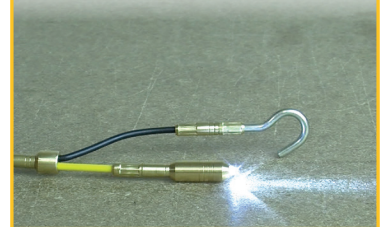

SUPER ROD

CLAW

USE TWO ATTACHMENTS AT ONCE TO ROUTE & RETRIEVE

Listens

Innovates

Delivers

PROBLEM SOLVED

The Claw enables the use of two attachments at the same time.

DOUBLE YOUR CHANCES OF ROUTING & RETRIEVING

CLAW

SRCLAW

- Double-headed accessory that allows you to use two attachments at once to route and retrieve
- Compatible with all rods & attachments within the Cable Rod system