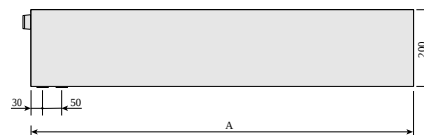

Installation

Plint PD og Plint RD, type 44, set ovenfra

Plint PD, set bagfra