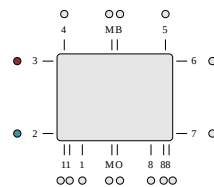

Connections

Sidetilslutning ETIM 32. Sidetilslutning kræver brug af en ekstern kobling eller ventil. Ved sidetilslutning skal anboringerne i bunden afspærres.