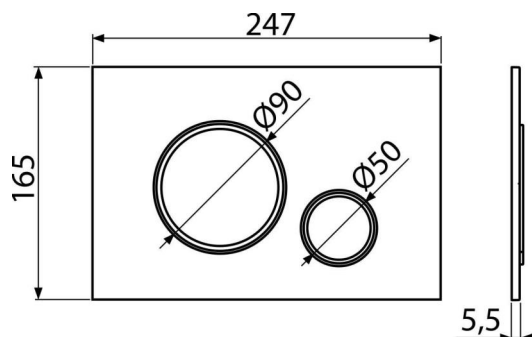

M776 THIN

Flush plate for pre-wall installation systems, white-matt/chrome-polished

Application

For pre-wall installation systems and concealed WC cisterns

Features

- Double-acting mechanical flushing
- Compatible for all pre-wall installation systems and cisterns for building into solid walls ALCAPLAST
- Material: plastic
- Surface finish: white-matt with antibacterial properties (ensured by the content of silver compounds)
- The flush plate thanks to its profile stands out only 5.5 mm above the tiles

Scope of supply

- Template for correct flush plate setup
- Flushing mechanism screws 2 pcs
- Flush plate
- Fixing frame of the flush plate
- Threaded frame clamp 2 pcs

Order number, Logistic information

Code	EAN	Weight (piece packing palett)	Dimensions (piece packing)	Quantity (packing palett)
M776	8595580566326	White-matt/chrome-polished 25 275,7100 kg	250×170×36 595×395×245 mm	25 700 pcs

Warranty 2/2 years * Customs code 39269097

Technical specifications

- Operating force < 20 N