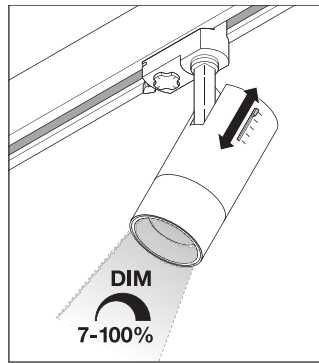

Referencer/links

- Se mere om garanti på www.ledvance.dk/garanti

ANSVARSKRIVELSE

Ret til ændringer uden varsel. Fejl og undladelser undtaget. Sørg altid for at bruge den seneste udgivelse.