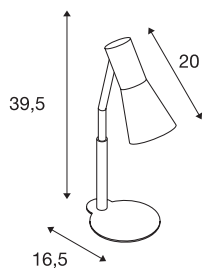

## PHELIA

table lamp, QPAR51, black, max. 35W

The PHELIA table lamp comes in several colour variants and impresses with its elegant conical lamp shade and its puristic appearance. The luminaire is made of aluminium and steel and, thanks to the GU10 socket, is suitable for both halogen and LED lamps.

## TECHNICAL DATA

Item no.	146000
Number of sockets	1
Number of different light outlets	1
Tilt range	90 °
Horizontal rotation range	350 °
Rotating or tilting	rotary Bar and tiltable
IP Code	IP 20
Impact resistance class	IK 03
Impact resistance	0.35 Joule
Assembly	Mobile
Primary nominal voltage	220-240V ~50/60Hz
Safety class	I
Wattage	35 W
Color	black
Light outlet	direct
Length	24 cm
Width	12 cm
Height	42 cm
Net weight	1.2 kg
Gross weight	1.437 kg
BIG WHITE Page	110