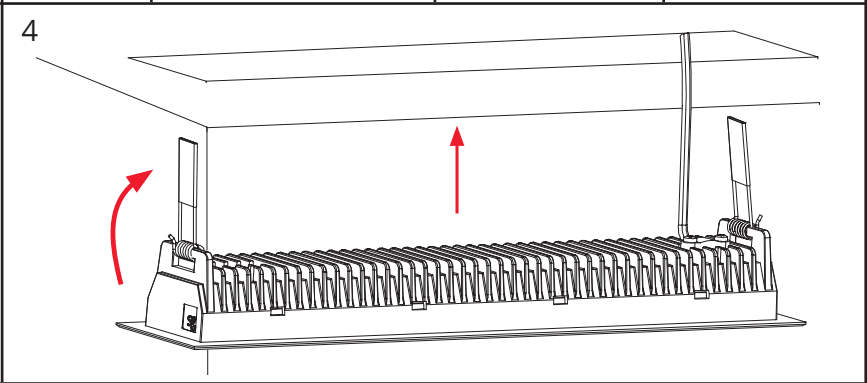

Dipswitch

	ON	ON	ON	ON	ON	ON
	1 2 3	1 2 3	1 2 3	1 2 3	1 2 3	1 2 3
mA	200	250	300	350	400	450
lm	50%	63%	75%	87%	100%	112%
W	8	9	11	13	15	17

*IsoSafe: Max 300mA
UGR<19 max 400mA

NORWAY
 SG Armaturen AS
 Skytterheia 25
 N-4790 Lillesand