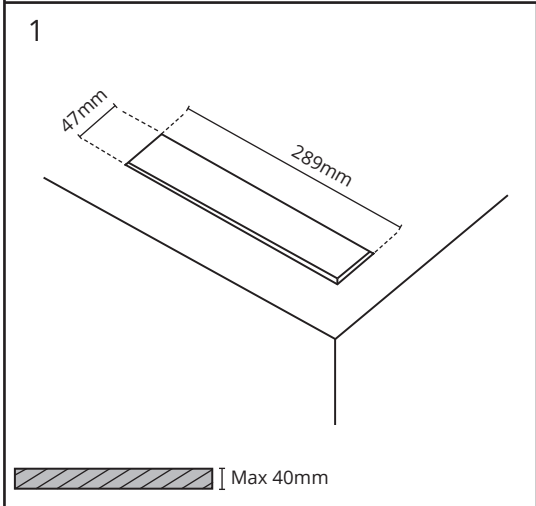

Dipswitch

	ON	ON	ON	ON	ON	ON
	1 2 3	1 2 3	1 2 3	1 2 3	1 2 3	1 2 3
mA	200	250	300	350	400	450
lm	50%	63%	75%	87%	100%	112%
W	8	9	11	13	15	17

*IsoSafe: Max 300mA
UGR<19 max 400mA

NORWAY
 SG Armaturen AS
 Skytterheia 25
 N-4790 Lillesand