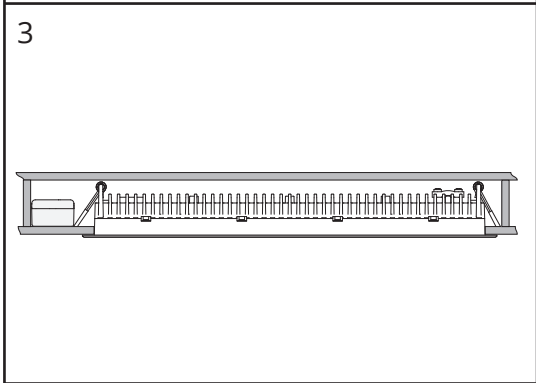

Dipswitch

	ON	ON	ON	ON	ON	ON
	1 2 3	1 2 3	1 2 3	1 2 3	1 2 3	1 2 3
mA	200	250	300	350	400	450
lm	50%	63%	75%	87%	100%	112%
W	8	9	11	13	15	17

*IsoSafe: Max 300mA
UGR<19 max 400mA

NORWAY
 SG Armaturen AS
 Skytterheia 25
 N-4790 Lillesand