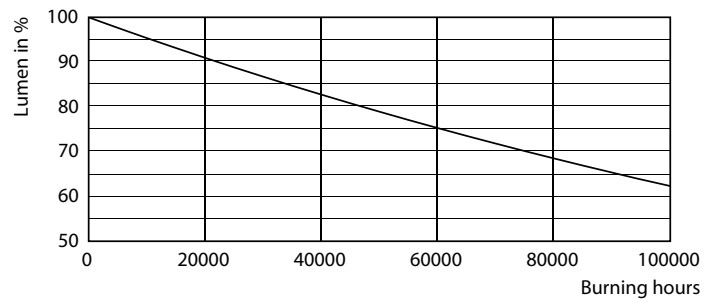

Lumen Maintenance Diagram

Levetid