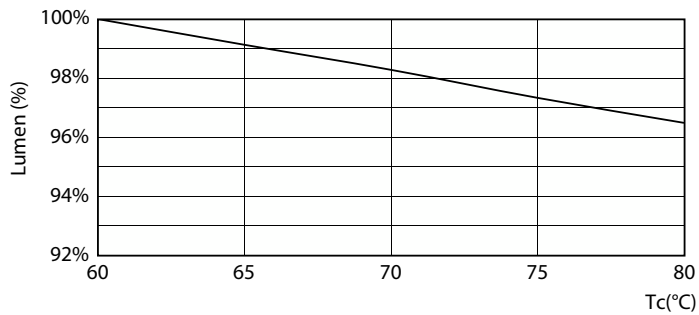

MASTER LEDtube EM/Mains

Fotometriske data

LEDtube MAS 21,7W G13 3700lm 865

Levetid

LifetimeVsTc

Lumen Maintenance Diagram

LumenVsTc

FailureRate

MASTER LEDtube EM/Mains

Levetid

Life Expectancy Diagram