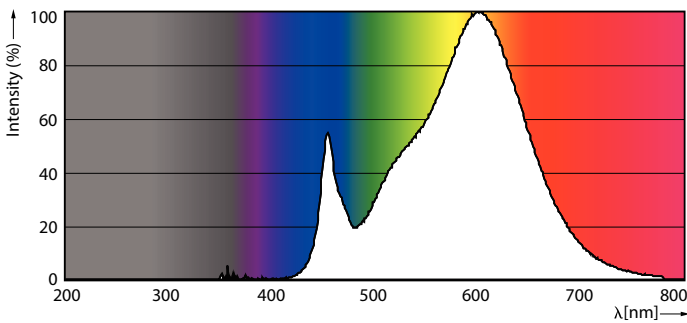

Photometric data

26W G5