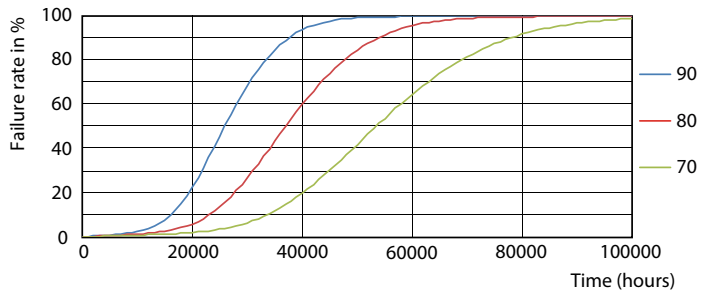

MASTER LEDtube Mains T5

Lifetime

LEDtube MAS 1 26W 50K FailureRate-LED