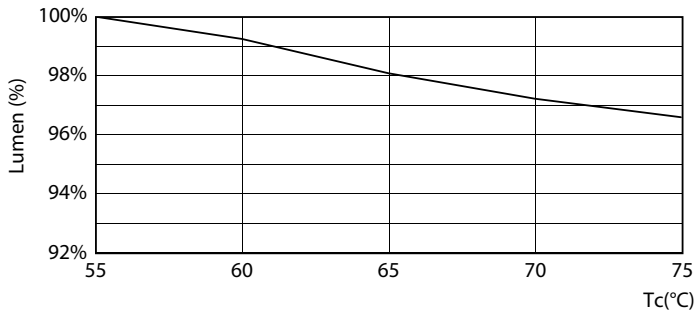

Lifetime

LEDtube MAS 1 26W 50K Lumen-VsTc-LMP