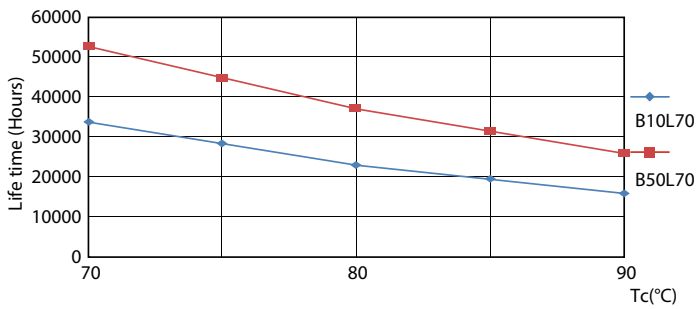

LEDtube MAS 1 26W 50K LifetimeVsTc-LED