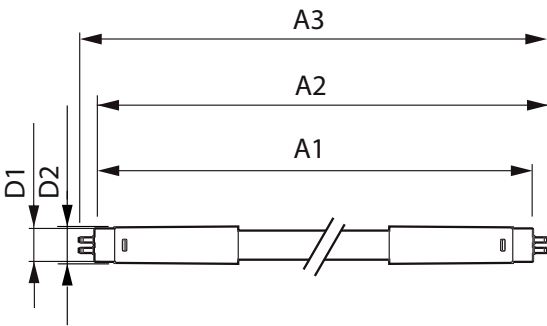

## Mechanical and housing

Bulb Finish	Frosted
Bulb Material	Glass
Product Length	1500 mm
Bulb Shape	Tube, double-ended

## Dimensional drawing

MASTER LEDtube 1500mm HO 26W 830 T5

Product	D1	D2	A1	A2	A3
MASTER LEDtube 1500mm HO 26W 830 T5	15 mm	16.9 mm	1449 mm	1456.1 mm	1463.2 mm