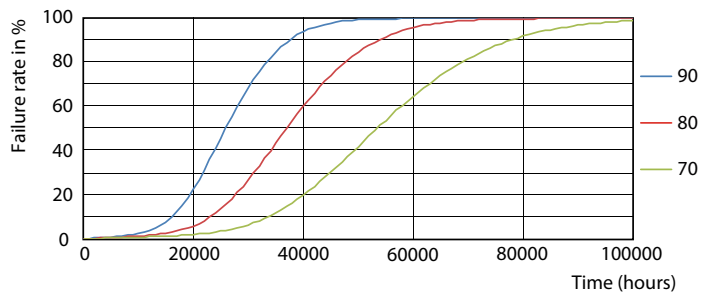

MASTER LEDtube Mains T5

Levetid

LEDtube MAS 1 26W 50K FailureRate-LED