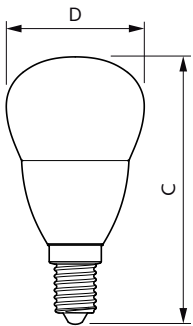

## Mechanical and housing

Bulb Finish	Frosted
Bulb Shape	P45 [ P 45mm]

## Dimensional drawing

CorePro lustre ND 5-40W E14 827 P45 FR

Product	D	C
CorePro lustre ND 5-40W E14 827 P45 FR	45 mm	87 mm