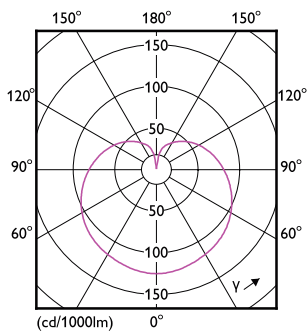

Photometric data

LEDLustre Corepro P45 5W E27 827 FR-LDD

LEDlustre CorePro 5W P45 E14 827-GUL