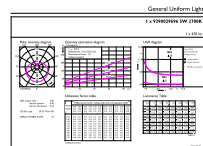

LEDlustre CorePro 5W P45 E14 827-GUL