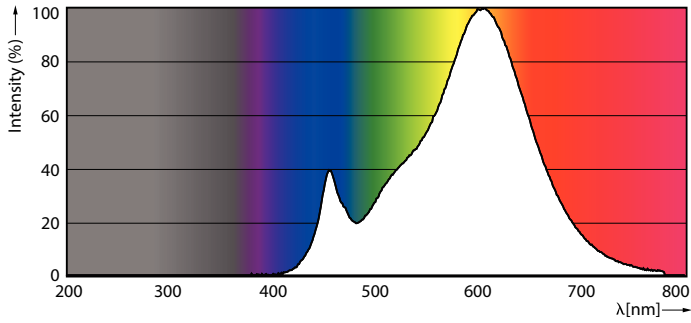

CorePro Plastic LEDcandles & lusters

Photometric data

LEDLustre Corepro 5W P45 E27 827 FR-POC