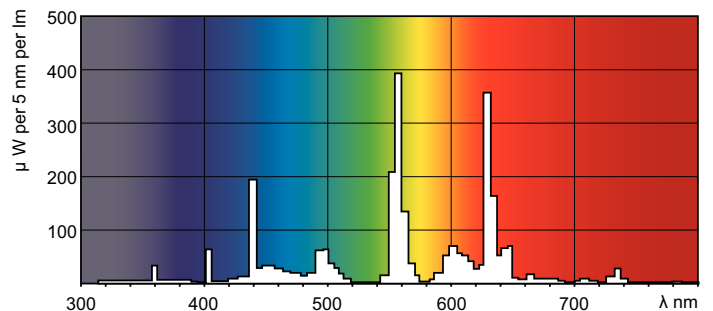

LDPO_TL8MINI_840-Spectral power distribution Colour