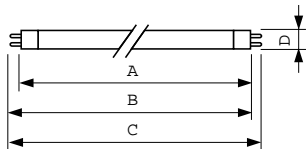

Product data

General information		Lumen Maintenance 2000 h (Nom)		85 %
Cap-Base	G5 [G5]	Lumen Maintenance 5000 h (Nom)		77 %
Life To 10% Failures (Nom)	5000 h	Chromaticity Coordinate X (Nom)		0.38
Life to 50% Failures (Nom)	10000 h	Chromaticity Coordinate Y (Nom)		0.38
Life to 50% Failures Preheat (Nom)	10000 h	Correlated Color Temperature (Nom)		4000 K
Flux measurement reference	Sphere	Luminous Efficacy (rated) (Nom)		59 lm/W
Light technical		Color Rendering Index (Nom)		82
Color Code	840 [CCT of 4000K]	Operating and electrical		
Luminous Flux (Nom)	450 lm	Power (Nom)		7.1 W
Color Designation	Cool White (CW)	Lamp Current (Nom)		0.145 A
Lumen Maintenance 10000 h (Nom)	71 %			

Dimensional drawing

Product	D (max)	A (max)	B (max)	B (min)	C (max)
MASTER TL Mini Super 80 8W/840 FAM/10X25BOX	16 mm	288.3 mm	295.4 mm	293.0 mm	302.5 mm

MASTER TL Mini Super 80 8W/840 FAM/10X25BOX

Photometric data