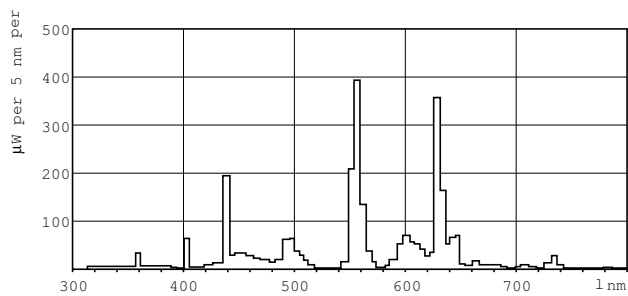

Product data

General information		Lumen Maintenance 2000 h (Nom)		85 %
Cap-Base	G5 [G5]	Lumen Maintenance 5000 h (Nom)		77 %
Life To 10% Failures (Nom)	5000 h	Chromaticity Coordinate X (Nom)		0.38
Life to 50% Failures (Nom)	10000 h	Chromaticity Coordinate Y (Nom)		0.38
Life to 50% Failures Preheat (Nom)	10000 h	Correlated Color Temperature (Nom)		4000 K
Flux measurement reference	Sphere	Luminous Efficacy (rated) (Nom)		59 lm/W
Light technical		Color Rendering Index (Nom)		82
Color Code	840 [CCT of 4000K]	Operating and electrical		
Luminous Flux (Nom)	450 lm	Power (Nom)		7.1 W
Color Designation	Cool White (CW)	Lamp Current (Nom)		0.145 A
Lumen Maintenance 10000 h (Nom)	71 %			

MASTER TL Mini Super 80

Voltage (Nom)	56 V
Controls and dimming	
Dimmable	Yes
Mechanical and housing	
Bulb Shape	T5 [16 mm (T5)]
Approval and application	
Energy Efficiency Class	G
Mercury (Hg) Content (Max)	2.5 mg
Mercury (Hg) Content (Nom)	3.0 mg
Energy Consumption kWh/1000 h	8 kWh
EPREL Registration Number	423496

Product data	
Full product code	871150071642227
Order product name	MASTER TL Mini Super 80 8W/840 FAM/10X25BOX
EAN/UPC - Product	8711500716422
Order code	928001008450
Numerator - Quantity Per Pack	1
Local code description	3821214
Numerator - Packs per outer box	250
Material Nr. (12NC)	928001008450
Net Weight (Piece)	22.210 g
ILCOS Code	FD-8/40/1B-E-G5

Dimensional drawing

Product	D (max)	A (max)	B (max)	B (min)	C (max)
MASTER TL Mini Super 80 8W/840 FAM/10X25BOX	16 mm	288.3 mm	295.4 mm	293.0 mm	302.5 mm

MASTER TL Mini Super 80 8W/840 FAM/10X25BOX

Photometric data