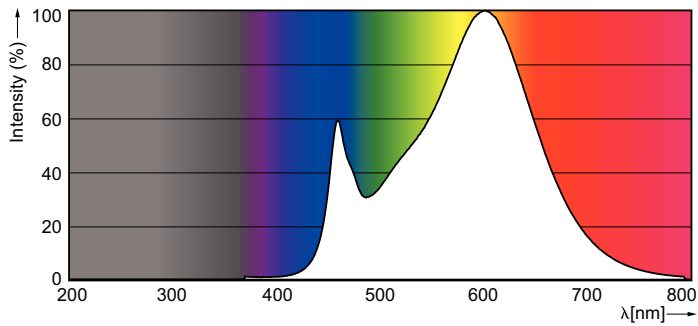

CorePro LEDlinear MV

Product data

Full product code	871869657879700
Order product name	CorePro LED linear R7S 118mm 14-100W 830 D
EAN/UPC - Product	8718696578797
Order code	929001243702
Numerator - Quantity Per Pack	1

Numerator - Packs per outer box	10
Material Nr. (12NC)	929001243702
Net Weight (Piece)	0.095 kg

Dimensional drawing

Product	D	C
CorePro LED linear R7S 118mm 14-100W 830 D	29 mm	118 mm

CorePro LED linear R7S 118mm 14-100W 830 D

Photometric data