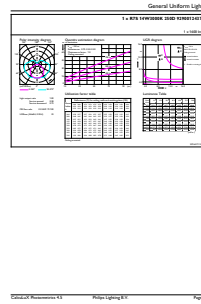

CorePro LEDlinear MV

Product data

Full product code	871869657879700
Order product name	CorePro LED linear R7S 118mm 14-100W 830 D
EAN/UPC - Product	8718696578797
Order code	929001243702
Numerator - Quantity Per Pack	1

Numerator - Packs per outer box	10
Material Nr. (12NC)	929001243702
Net Weight (Piece)	0.095 kg

Dimensional drawing

Product	D	C
CorePro LED linear R7S 118mm 14-100W 830 D	29 mm	118 mm

CorePro LED linear R7S 118mm 14-100W 830 D

Photometric data