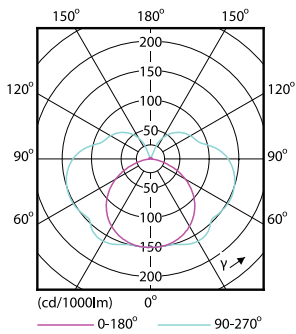

LED Lamps, CorePro R7S 118mm 14-100W /830 D

LED Lamps, CorePro R7S 118mm 14-100W /830 D

LED Lamps, CorePro R7S 118mm 14-100W /830 D