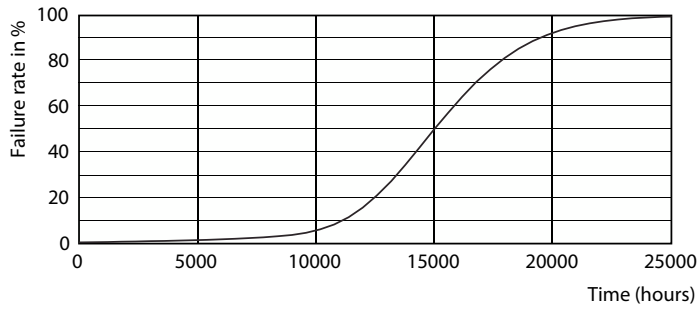

Product data

General information	
Cap-Base	GU10 [GU10]
CE mark	Yes
EU RoHS compliant	Yes
Nominal Lifetime (Nom)	15000 h
Switching Cycle	50000
Flux measurement reference	Narrow Cone
Tier	CorePro
Light technical	
Color Code	830 [CCT of 3000K]
Beam Angle (Nom)	36 °
Luminous Flux (Nom)	225 lm
Luminous Intensity (Nom)	490 cd
Color Designation	White (WH)
Correlated Color Temperature (Nom)	3000 K
Luminous Efficacy (rated) (Nom)	83.00 lm/W
Color Consistency	<6
Color Rendering Index (Nom)	80
LLMF At End Of Nominal Lifetime (Nom)	70 %
Luminous Flux in 90° Cone (Rated)	225 lm

Product	D	C
Corepro LEDspot 2.7-25W GU10 830 36D	50 mm	54 mm

Photometric data

Spectral Power Distribution Colour

CorePro LEDspotMV 25W GU10 830 36D

CorePro LEDspotMV 25W GU10 830 36D

CorePro LEDspot MV

Lifetime

Life Expectancy Diagram

Lumen Maintenance Diagram