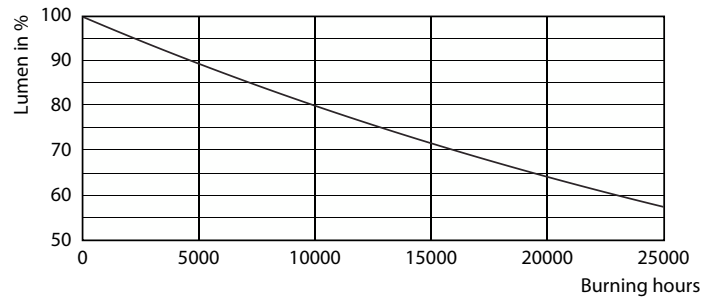

Product data

General information	
Cap-Base	GU10 [GU10]
CE mark	Yes
EU RoHS compliant	Yes
Nominal Lifetime (Nom)	15000 h
Switching Cycle	50000
Flux measurement reference	Narrow Cone
Tier	CorePro
Light technical	
Color Code	830 [CCT of 3000K]
Beam Angle (Nom)	36 °
Luminous Flux (Nom)	225 lm
Luminous Intensity (Nom)	490 cd
Color Designation	White (WH)
Correlated Color Temperature (Nom)	3000 K
Luminous Efficacy (rated) (Nom)	83.00 lm/W
Color Consistency	<6
Color Rendering Index (Nom)	80
LLMF At End Of Nominal Lifetime (Nom)	70 %
Luminous Flux in 90° Cone (Rated)	225 lm

Product	D	C
Corepro LEDspot 2.7-25W GU10 830 36D	50 mm	54 mm

Photometric data

Spectral Power Distribution Colour

CorePro LEDspotMV 25W GU10 830 36D

CorePro LEDspotMV 25W GU10 830 36D

CorePro LEDspot MV

Lifetime

Life Expectancy Diagram

Lumen Maintenance Diagram