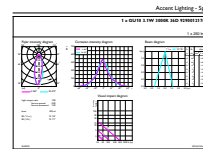

CorePro LEDspotMV 25W GU10 830 36D