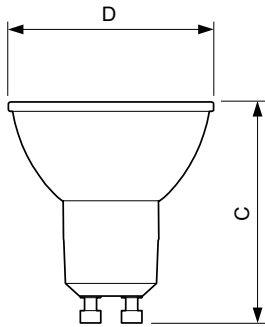

CorePro LEDspot MV

Energy Consumption kWh/1000 h	3 kWh
EPREL Registration Number	391853
Product data	
Full product code	871869672829100
Order product name	Corepro LEDspot 2.7-25W GU10 830 36D
EAN/UPC - Product	8718696728291

Order code	929001217602
Numerator - Quantity Per Pack	1
Numerator - Packs per outer box	10
Material Nr. (12NC)	929001217602
Net Weight (Piece)	0.045 kg

Dimensional drawing

Corepro LEDspot 2.7-25W GU10 830 36D

Product	D	C
Corepro LEDspot 2.7-25W GU10 830 36D	50 mm	54 mm