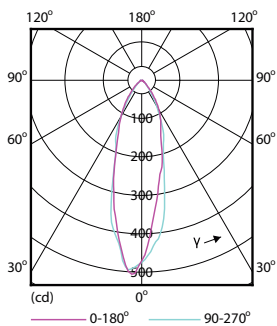

Product	D	C
Corepro LEDspot 2.7-25W GU10 830 36D	50 mm	54 mm

Photometric data

Spectral Power Distribution Colour

CorePro LEDspotMV 25W GU10 830 36D

CorePro LEDspotMV 25W GU10 830 36D

CorePro LEDspot MV

Lifetime

Life Expectancy Diagram

Lumen Maintenance Diagram