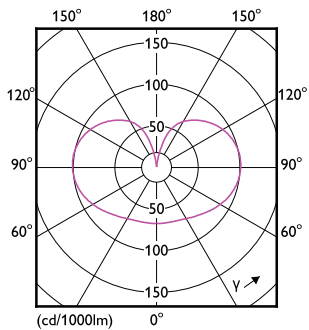

LEDbulb A67 E27 2000lm CL