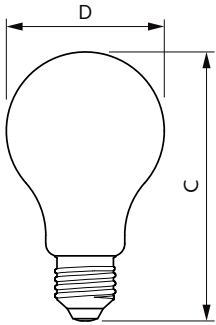

| Temperature | |
|----------------------|-------|
| T-Case Maximum (Nom) | 60 °C |

| Controls and dimming | |
|----------------------|----|
| Dimmable | No |

| Mechanical and housing | |
|------------------------|---------------|
| Bulb Finish | Frosted |
| Bulb Shape | A67 [A 67mm] |

Dimensional drawing

LED classic 120W A67 E27 WW FR NDRFSRT4

| Product | D | C |
|---|-------|--------|
| LED classic 120W A67 E27 WW FR NDRFSRT4 | 70 mm | 121 mm |

Photometric data

LEDbulb 13W A67 E27 827 FR