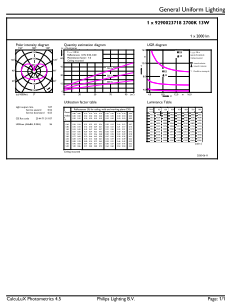

| | |
|---------------------------------|--------------|
| Order code | 929002371801 |
| Numerator - Quantity Per Pack | 1 |
| Numerator - Packs per outer box | 4 |
| Material Nr. (12NC) | 929002371801 |
| Net Weight (Piece) | 0.034 kg |

Dimensional drawing

LED classic 120W A67 E27 WW FR NDRFSRT4

| Product | D | C |
|---|-------|--------|
| LED classic 120W A67 E27 WW FR NDRFSRT4 | 70 mm | 121 mm |

Photometric data

LEDbulb 13W A67 E27 827 FR