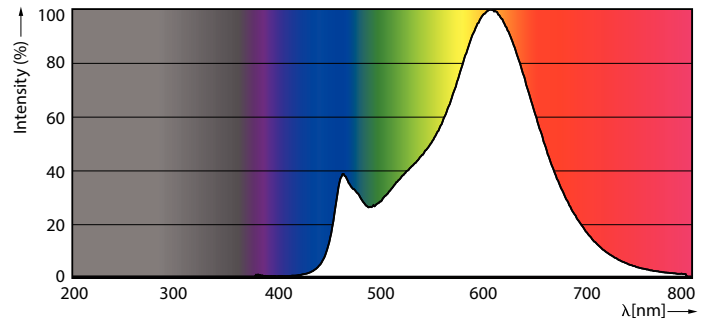

Dimensional drawing

LED classic 120W A67 E27 WW FR NDRFSRT4

| Product | D | C |
|---|-------|--------|
| LED classic 120W A67 E27 WW FR NDRFSRT4 | 70 mm | 121 mm |

Photometric data

LEDbulb 13W A67 E27 827 FR